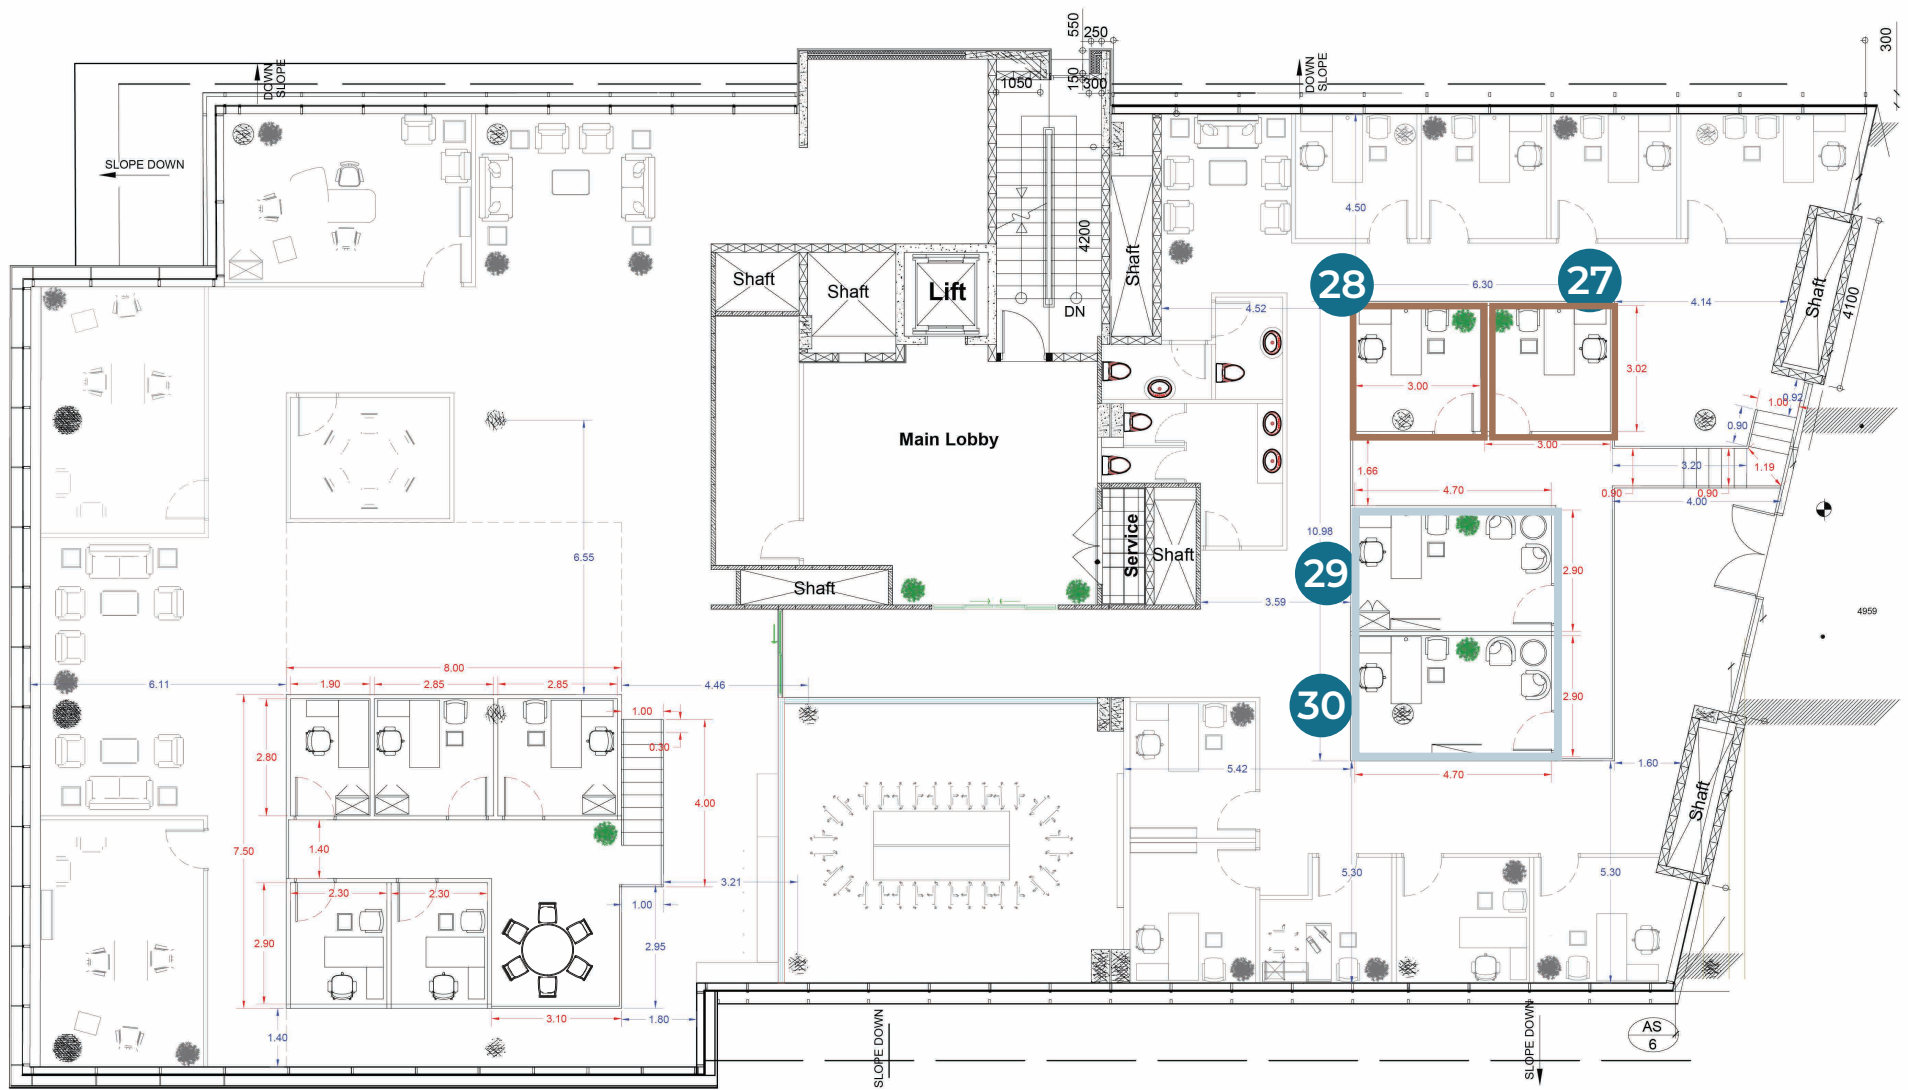

6 people

SECOND FLOOR PLAN

INDIVIDUAL OFFICES

2 Spaces

GROUP OFFICES

2 Spaces

OFFICES DETAILS

UNITS	OFFICE DISCRIPTIONS	SIZE	MONTHLY PRICE VAT INCLUDED	QUARTERLY PRICE (4% DISCOUNT) VAT INCLUDED	SEMI ANNUAL (6% DISCOUNT) VAT INCLUDED	YEARLY PRICE (8% DISCOUNT) VAT INCLUDED	OFFICE TYPE	OFFICE STATUS
1	Executive Office An office designed for executive use at the Corniche Park branch of Efficiency Center Business Incubator & Accelerator	20.2	SR 18,584.00	SR 53,521.92	SR 104,813.76	SR 205,167.36	مكتب خاص اطلالة شرقية	مستأجر
2	Secretary Office An office designed for secretary use at the Corniche Park branch of Efficiency Center Business Incubator & Accelerator	9.696	SR 8,920.32	SR 25,690.52	SR 50,310.60	SR 98,480.33	مكتب خاص اطلالة شرقية	مستأجر
3	Executive Office An office designed for executive use at the Corniche Park branch of Efficiency Center Business Incubator & Accelerator	24	SR 22,080.00	SR 63,590.40	SR 124,531.20	SR 243,763.20	مكتب خاص اطلالة شمالية شرقية	متوفر
4	Executive Office An office designed for executive use at the Corniche Park branch of Efficiency Center Business Incubator & Accelerator	24	SR 22,080.00	SR 63,590.40	SR 124,531.20	SR 243,763.20	مكتب خاص اطلالة شمالية غربية	محجوز
5	Individual Size Office An office designed for individual use at the Corniche Park branch of Efficiency Center Business Incubator & Accelerator	7.98	SR 7,341.60	SR 21,143.81	SR 41,406.62	SR 81,051.26	مكتب خاص ميزانيين ا	مستأجر
6	Individual Size Office An office designed for individual use at the Corniche Park branch of Efficiency Center Business Incubator & Accelerator	7.98	SR 6,974.52	SR 20,086.62	SR 39,336.29	SR 76,998.70	مكتب خاص ميزانيين ا	مستأجر
7	Individual Size Office An office designed for individual use at the Corniche Park branch of Efficiency Center Business Incubator & Accelerator	5.32	SR 4,894.40	SR 14,095.87	SR 27,604.42	SR 54,034.18	مكتب خاص ميزانيين ا	مستأجر
8	Individual Size Office An office designed for individual use at the Corniche Park branch of Efficiency Center Business Incubator & Accelerator	6.67	SR 6,136.40	SR 17,672.83	SR 34,609.30	SR 67,745.86	مكتب خاص ميزانيين ا	مستأجر
9	Individual Size Office An office designed for individual use at the Corniche Park branch of Efficiency Center Business Incubator & Accelerator	6.67	SR 6,136.40	SR 17,672.83	SR 34,609.30	SR 67,745.86	مكتب خاص ميزانيين ا	مستأجر
10	Group Size Office An office designed for Group use at the Corniche Park branch of Efficiency Center Business Incubator & Accelerator	11.6	SR 11,739.20	SR 33,808.90	SR 66,209.09	SR 129,600.77	مكتب مجموعة اطلالة شرقية	مستأجر
11	Group Size Office An office designed for Group use at the Corniche Park branch of Efficiency Center Business Incubator & Accelerator	9	SR 9,108.00	SR 26,231.04	SR 51,369.12	SR 100,552.32	مكتب مجموعة اطلالة شرقية	محجوز
12	Group Size Office An office designed for Group use at the Corniche Park branch of Efficiency Center Business Incubator & Accelerator	9	SR 9,108.00	SR 26,231.04	SR 51,369.12	SR 100,552.32	مكتب مجموعة اطلالة شرقية	مستأجر
13	Group Size Office An office designed for Group use at the Corniche Park branch of Efficiency Center Business Incubator & Accelerator	9	SR 9,108.00	SR 26,231.04	SR 51,369.12	SR 100,552.32	مكتب مجموعة اطلالة شرقية	متوفر
14	Group Size Office An office designed for Group use at the Corniche Park branch of Efficiency Center Business Incubator & Accelerator	9.8	SR 9,466.00	SR 27,264.38	SR 53,392.75	SR 104,513.47	مكتب مجموعة اطلالة داخلية	متوفر
15	Group Size Office An office designed for Group use at the Corniche Park branch of Efficiency Center Business Incubator & Accelerator	10	SR 9,844.00	SR 28,350.72	SR 55,520.16	SR 108,667.76	مكتب مجموعة اطلالة غربية	متوفر