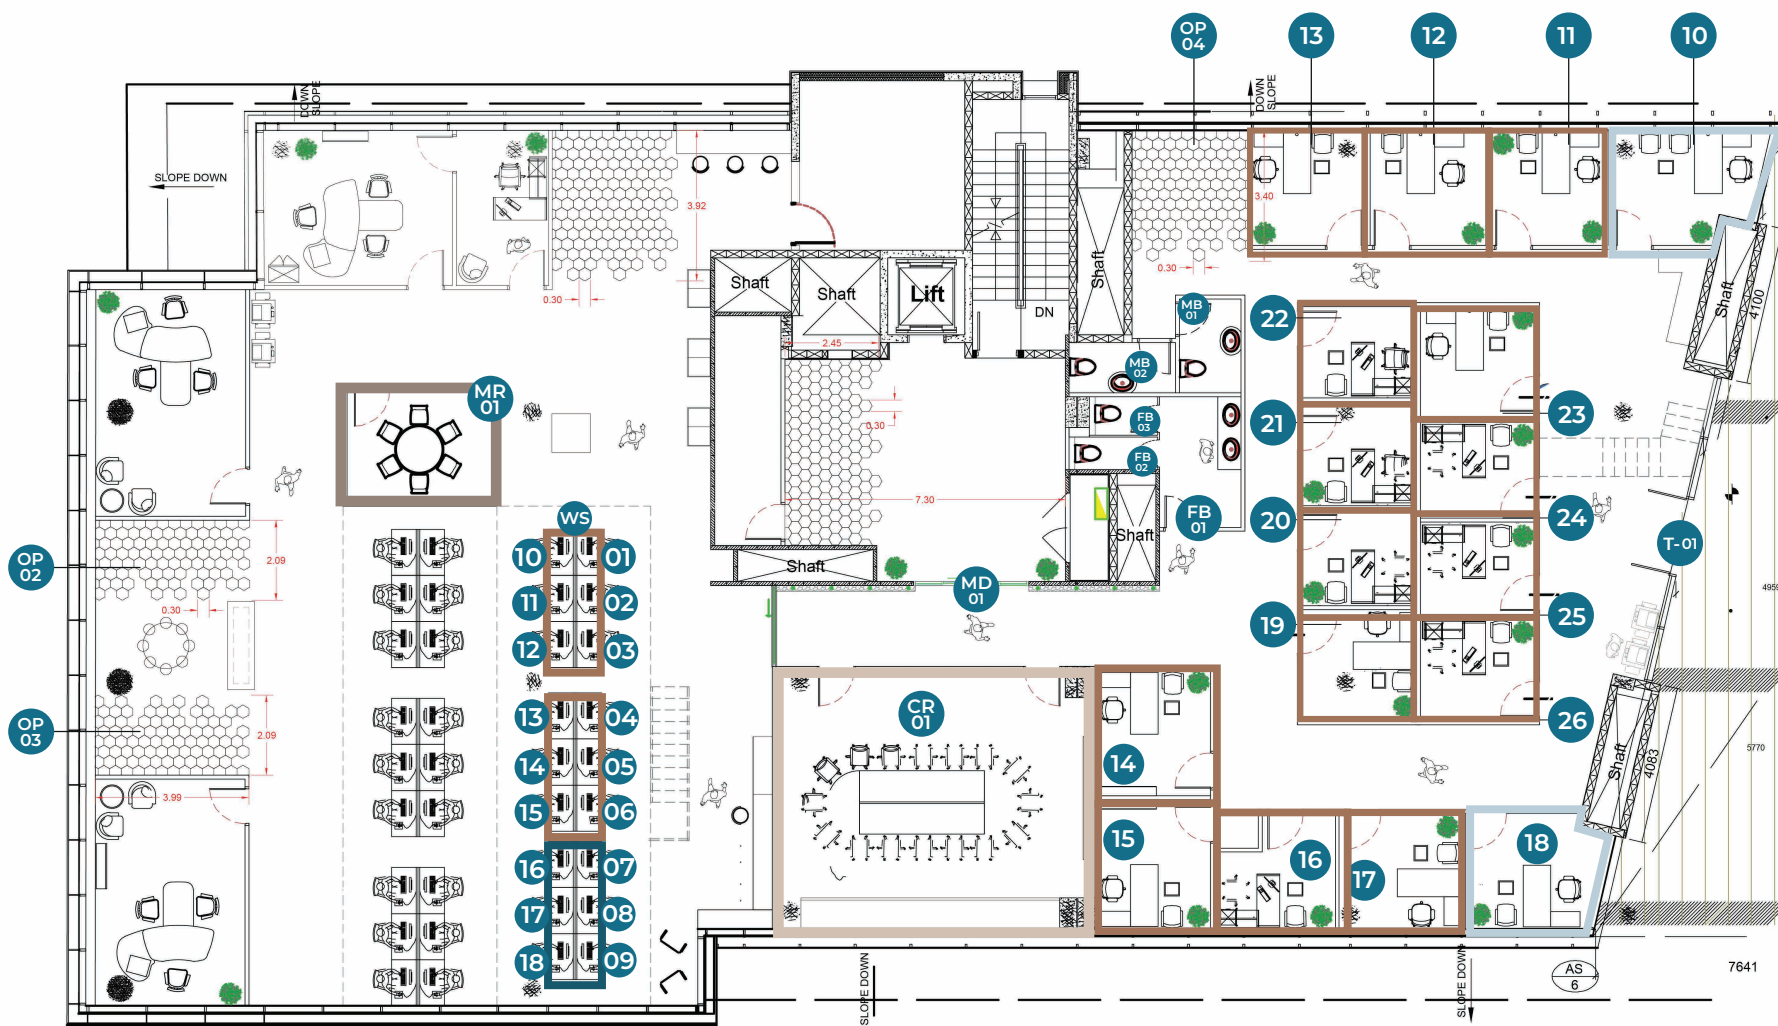

مركز الكفاءة
Efficiency Center

CORNICHE PARK

EFFICIENCY CENTER

EFFICIENCY CENTER

FIRST FLOOR PLAN

SHARED OPEN SPACE OFFICES

12 Spaces

DEDICATED OPEN SPACE OFFICES